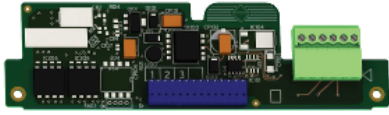

## encoder interface card with RS422 compatible differential outputs - 5 V DC

VW3A3401

### Main

Range of product	Altivar
Product or component type	Encoder interface card
Range compatibility	Altivar Lift Altivar 61 Altivar 71Q Altivar 71 Altivar 61Q
Discrete output type	Differential
Communication port protocol	RS422
[Us] rated supply voltage	5 V DC (voltage limits: 5...5.5 V)
Number of pulses per revolution	10000 for ATV71H.....383 5000 for all ATV61 drives 5000 for ATV71H...M3 5000 for ATV71H...M3X 5000 for ATV71H...N4

### Complementary

Maximum supply current	0.2 A
Protection type	Short-circuit protection Overload protection
Maximum cable distance between devices	50 m
Maximum operating frequency	300 kHz
Input signal	A B Compliment of A Compliment of B
Input impedance	440 Ohm
Electrical connection	Terminal, connection capacity: 0.2 mm <sup>2</sup> (AWG 24) <25 m cable length, encoder, 100 mA at 4.5 V Terminal, connection capacity: 0.5 mm <sup>2</sup> (AWG 20) <25 m cable length, encoder, 200 mA at 4.5 V Terminal, connection capacity: 0.5 mm <sup>2</sup> (AWG 20) <50 m cable length, encoder, 100 mA at 4.5 V Terminal, connection capacity: 0.75 mm <sup>2</sup> (AWG 18) <50 m cable length, encoder, 200 mA at 4.5 V
Net weight	0.2 kg